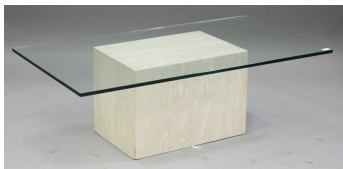

### LOT 2112

A modern glass and reconstituted marble coffee table, height 42cm, width 133cm, depth 69cm, together with a pair of matching occasional tables and a console table.

Estimate: £50 - £80

---

### Condition Report

2112. Overall, a few minor scuffs and scratches, but generally in good order. One pedestal is missing two of its rubber cushions.

Created: Wed, 20th March 2019 16:38