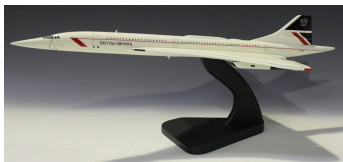

Die-cast Model Vehicles and Accessories / Tuesday, 19th March 2019 / Lot 3033

LOT 3033

A Bravo Delta Models model of a Spitfire, length 36cm, wingspan 48cm, and a model of Concorde in British Airways livery, length 59cm, wingspan 25cm, both boxed with stands.

Estimate: £50 - £80

Condition Report

3033. Spitfire - good overall condition, a bit dusty.

Concorde - a few minor marks to underside and around the mounting point, otherwise good overall condition.

Created: Tue, 19th March 2019 13:26