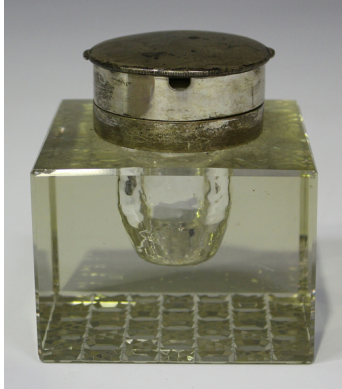

Silver and Plate / Wed, 20th February 2019 / Lot 315

LOT 315

An Edwardian silver mounted cut glass square inkwell, the hinged lid with aperture for a Goliath watch, London 1906 by John Collard Vickery, height 11cm.

Estimate: £60 - £80

Condition Report

315. Glass in generally good condition with only a few very minor chips to edges. Silver mounts are dirty and marks slightly rubbed, but otherwise generally in good order. The top of the hinged cover is detachable and part hallmarks, including marker's mark, tie up with over and collar. Glass inkwell is 10cm wide, 10cm deep and 7.5cm high, 11cm high including silver top.