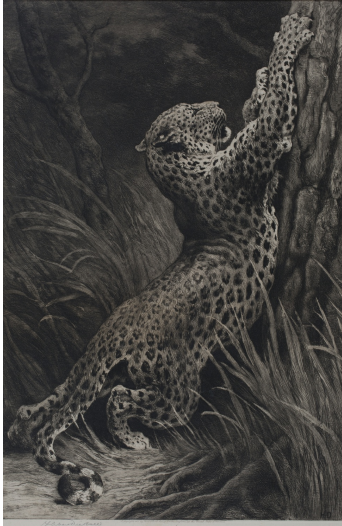

Prints and Maps / Wed, 20th February 2019 / Lot 1

LOT 1

Herbert Dicksee - Leopard clawing a Tree, etching, published by Frost & Reed circa 1924, signed in pencil and with blindstamp, 50cm x 32.5cm, within a stained wood frame.

Estimate: £100 - £200

Condition Report

1. Minor age toning to paper. Looks like some faint foxing to margin but underneath non-reflective glass which in addition to being difficult to see details is dirty on the inside. Mount has discoloured and is close to the image area. Unexamined out of frame. Frame later painted gilt and with some minor scuffs and scratches. Dimensions including frame 79cm x 61cm.

Further Comments

During the view someone has peeled back one corner of the backing. Carefully prizing this away you can just about see that the print is cropped to the image and probably laid down, this is based on a glimpse only.