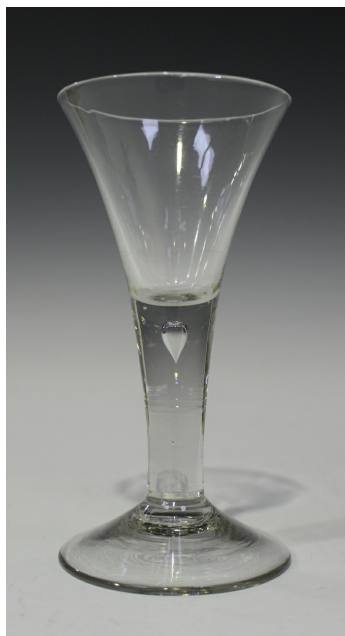

British and Continental Ceramics and Glass / Thu, 24th January 2019 / Lot 1732

LOT 1732

A plain stem wine glass, circa 1740, the drawn trumpet bowl raised on a teared plain stem and conical foot, height 15.4cm. Provenance: the property of a West Country collector.

Estimate: £50 - £80

Condition Report

1732. Tiny chip and minor nicks to edge of foot which has probably been reduced. Scratches to bowl interior.

Created: Wed, 23rd January 2019 11:54