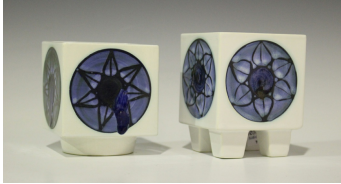

### LOT 1586

A Newlyn Troika pottery cube vase, 1970-83, decorated by Ann Lewis, the white ground decorated to each side with a stylized flowerhead medallion in green and blue, raised on a circular foot, black painted mark to base, height 9.8cm, together with a similar Troika cube vase, raised on four tapering square feet, black painted mark to base, height 11cm.

### Condition Report

1586. Cube on 4 feet - in good condition overall, no cracks, chips or restoration

Cube on circular foot - crazed overall, particularly visible to interior. Blue glaze has run on each medallion during manufacture