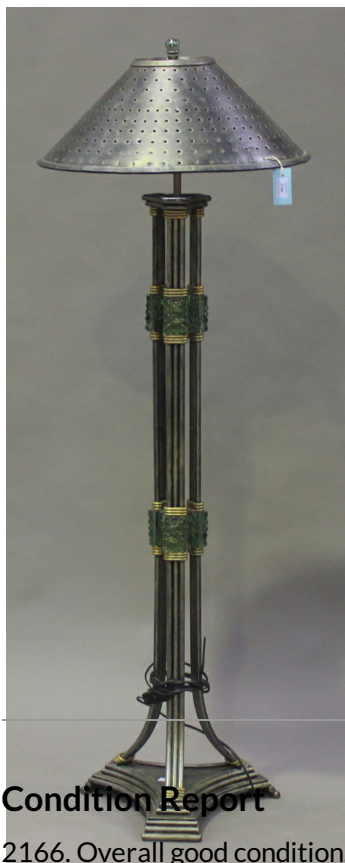

Furniture / Friday, 2nd November 2018 / Lot 2166

LOT 2166

A modern galvanized metal and glass mounted lamp standard, the pierced shade on a cluster column stem and triform base, height 162cm.

Estimate: £40 - £60

Condition Report

2166. Overall good condition, will need rewiring.

Created: Fri, 26th October 2018 16:40