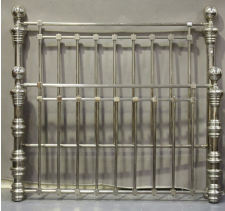

Furniture / Friday, 7th September 2018 / Lot 2139

LOT 2139

A modern 'Dickens' pattern super king size double bed by 'And So To Bed', finished in polished nickel and with an 'Outlast' memory foam mattress, height of headboard 180cm, width 185cm.

Estimate: £200 - £400

Condition Report

2139. Good overall condition with just a few minor scuffs and marks to frame. Very modern, probably no older than 3 years.

Created: Mon, 3rd September 2018 15:39