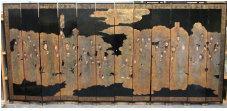

Furniture / Friday, 10th August 2018 / Lot 2167

LOT 2167

A large 20th century Chinese black lacquered twelve-fold screen, decorated with figures within a geometric border, height 272cm, width 576cm.

Estimate: £150 - £250

Condition Report

2167. General condition and appearance is good with some minor surface scuffs, scratches and bumps to corners and edges.

Created: Tue, 7th August 2018 15:34