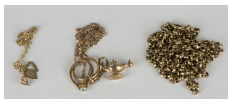

Jewellery / Wednesday, 8th August 2018 / Lot 714

LOT 714

A gold circular link neckchain on a boltring clasp, detailed 9ct, length 84cm, a gold neckchain fitted with two 9ct gold charms, comprising a pair of rings and an Aladdin's lamp, and a gold fine link bracelet with a heart's charm, on a boltring clasp, detailed '375'.

Estimate: £140 - £180

Condition Report

714. Chain - good condition, weight 12.2g. Neckchain with charms - weight 3.4g. Bracelet - good condition, weight 0.9g.

Created: Mon, 6th August 2018 15:59