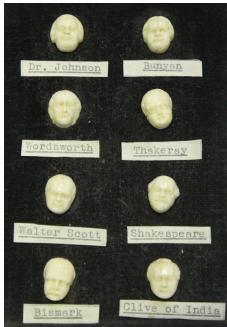

Collectors' Items, Works of Art and Light Fittings / Friday, 15th June 2018 / Lot 2508

LOT 2508

A set of eight late 19th century carved ivory novelty buttons, each modelled as the face of a notable gentleman, including Dr Johnson, Wordsworth, Walter Scott and Shakespeare, mounted on a named board.

Estimate: £40 - £60

Condition Report

2508. Each button is 1.5cm high and has a loop and ring on the rear of each button.

Created: Mon, 11th June 2018 16:54