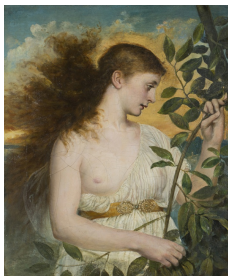

Fine Art / Wednesday, 13th June 2018 / Lot 18

LOT 18

Circle of Simeon Solomon - Three-quarter Length Portrait of a Lady within a Garden, oil on canvas, stencils verso, 60cm x 50cm, within a gilt composition frame. Provenance: from the estate of the late John Young (1927-2017).

Estimate: £400 - £600

Condition Report

Extensive craquelure throughout, resulting in paint lifting in areas, but no paint loss yet. Previous restoration includes relining, filling and overpainting. Varnish a little uneven and just starting to discolour. Later frame in good condition.