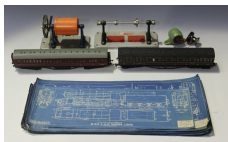

Model Trains and Railways / Tuesday, 12th June 2018 / Lot 3126

LOT 3126

A Peco OO/HO Starter Track Set, boxed, other track, track foam, a Lima L204691 diesel locomotive 66016, two Airfix coaches, blueprints, two number plates, three commemorative plates and a colour edition print depicting locomotives.

Estimate: £40 - £60

Condition Report

3126. Peco Starter Track Set ST100 - complete, box creased, torn and scuffed. 2 x Peco SL-50 moulded ballast inlay - unopened, packing good. 3 x Peco moulded ballast inlay units SL-51 and 2 x SL-52 - packing stretched. Peco Power Lube - in bubble pack, opened. A collection of Peco, Tri-ang track, including curves and straights - in a used condition, some rust and damage. Lima diesel locomotive class 66016 EWS - not tested but looks to be in good condition, box creased, torn and scuffed. 2 x registration plates - scratch marks and rusting. Bachmann box carriages - good condition. Approx 38 blue prints of various locos and prints - creased and corner scuffs. Plates with some wear to the gilding.