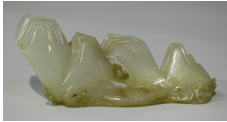

Asian and Islamic Ceramics and Works of Art / Thursday, 19th April 2018 / Lot 1162

LOT 1162

A Chinese jade scholars brush rest, probably 20th century, carved in the form of mountains with boats and waves around the base, the stone of pale celadon tone with russet inclusions, length 11cm.

Estimate: £600 - £800

Condition Report

1162. Good condition, no chips, cracks or repairs. A visible light brown/russet line inclusion to base but part of the stone.

Created: Mon, 16th April 2018 14:38