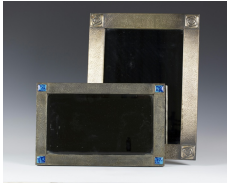

## LOT 4031

An early 20th century Arts and Crafts pewter wall mirror, the corners inset with Ruskin style glazed ceramic panels, 27cm x 43cm, together with another rectangular wall mirror, 49cm x 38cm.