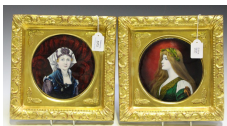

Collectors' Items, Works of Art and Light Fittings / Friday, 23rd March 2018 / Lot 2571

LOT 2571

Pierre Bonnaud - a pair of early 20th century French Limoges enamel tondo portrait plaques, each depicting a head and shoulders portrait of a young maiden, each bearing signature 'P. Bonnaud, Limoges 1904', the backs with applied labels, diameter 17cm, later framed within gilded foliate section frames.

Estimate: £600 - £800

Condition Report

2571. Both panels are in good condition with no apparent restoration. The surface of the girl in green has a few very minor surface scratches but otherwise ok. Later framed and mounted but good quality frames.