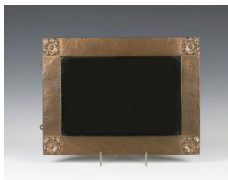

## LOT 4038

An early 20th century Arts and Crafts copper mounted rectangular wall mirror, the hammered frame with applied rosette corner mounts, height 49cm, width 37cm.

Estimate: £50 - £80

---

## Condition Report

4038, Some minor dents and wear to edges of frame and also a few dots of distressing to mirror plate, otherwise in fairly typical condition.

Created: Mon, 19th March 2018 12:30