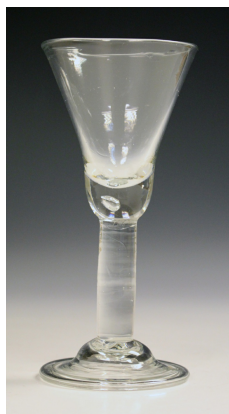

British and Continental Ceramics and Glass / Thu, 22nd February 2018 / Lot 1501

LOT 1501

A plain stem wine glass, mid-18th century, the bell bowl with basal tear, on a plain stem and domed fold-over foot, height 17cm.

Estimate: £100 - £150

Condition Report

1501. Good condition, no chips, cracks or repairs.

Created: Wed, 21st February 2018 11:04