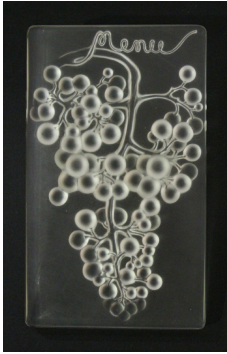

British and Continental Ceramics and Glass / Thu, 25th January 2018 / Lot 1527

LOT 1527

A Lalique frosted glass rectangular Raisin pattern glass menu plaque, circa 1920s, the reverse moulded in relief with a branch of grapes, moulded 'R. Lalique' to bottom right corner and etched 'R. Lalique France No. 3475' to base, height 15.1cm.

Estimate: £120 - £180

Condition Report

1527. Good condition, no chips, cracks or repairs.

Created: Wed, 24th January 2018 12:33